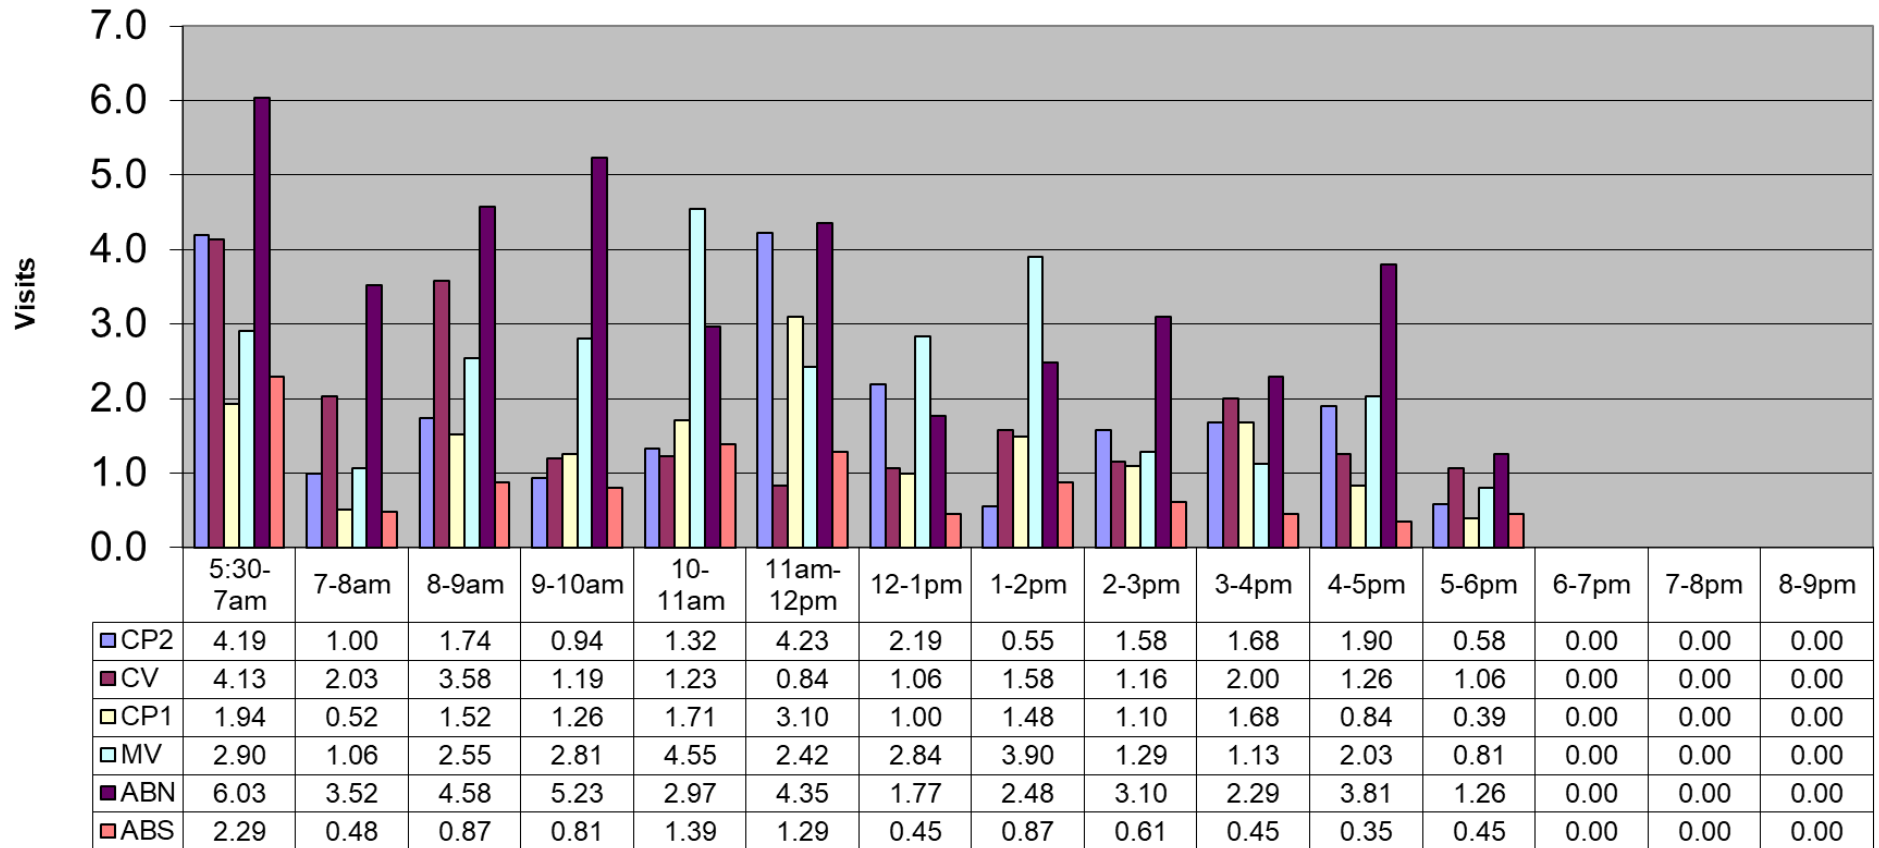

August 2020 - Pool Use by Hour - Major Centers

| | LC | CH | DH | EC | CR | SRS | WEST |
|---------------------|------|------|------|------|------|------|------|
| Total Visits | 2192 | 257 | 2043 | 0 | 1655 | 1611 | 1541 |
| Avg Daily | 71 | 8 | 66 | 0 | 53 | 52 | 50 |
| Avg Hourly | 5.66 | 0.66 | 5.27 | 0.00 | 4.27 | 4.16 | 3.98 |

August 2020 - Satellite Centers - Pool Use by Hour

Visits By Hour

| | ABN | ABS | CP1 | CP2 | CV | MV |
|---------------------|-------|-------|-------|-------|-------|-------|
| Total Visits | 1283 | 320 | 512 | 679 | 715 | 877 |
| Avg Visits Per Day | 41.39 | 10.32 | 16.52 | 21.90 | 23.06 | 28.29 |
| Avg Visits Per Hour | 3.31 | 0.83 | 1.32 | 1.75 | 1.85 | 2.26 |