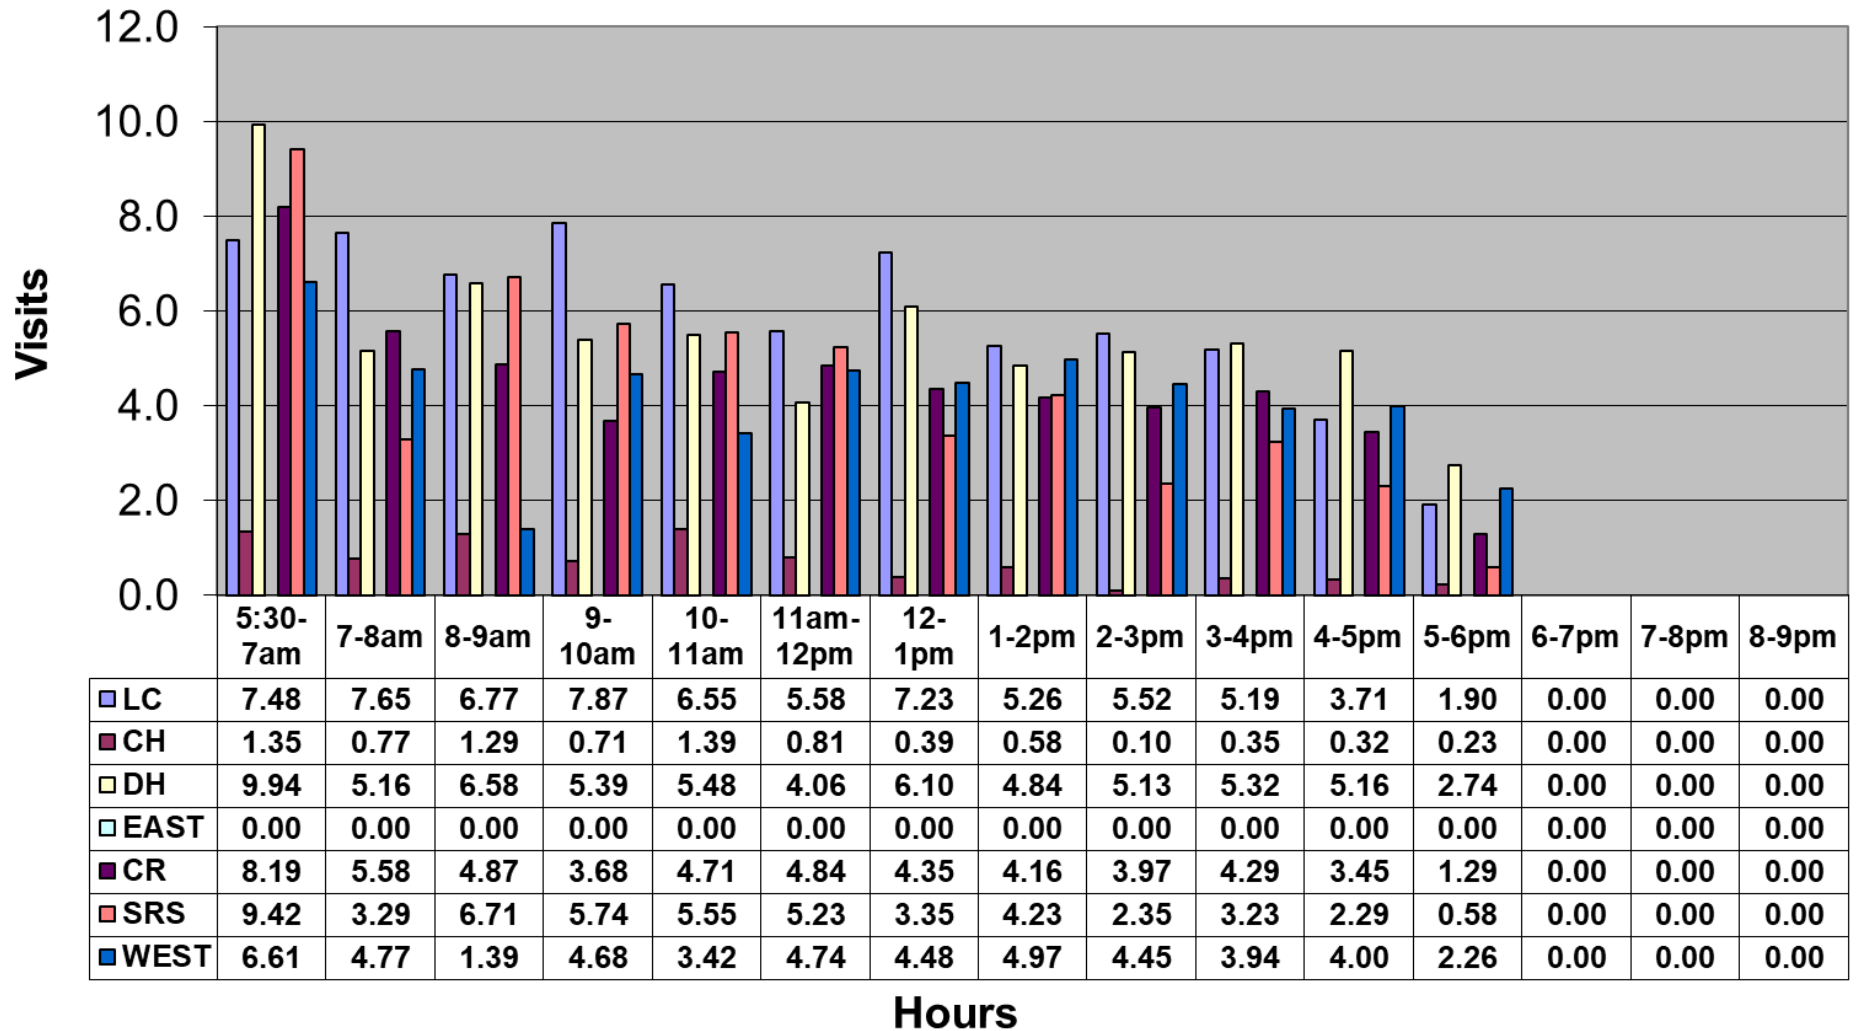

August 2020 - Pool Use by Hour - Major Centers

| | LC | CH | DH | EC | CR | SRS | WEST |
|---------------------|------|------|------|------|------|------|------|
| Total Visits | 2192 | 257 | 2043 | 0 | 1655 | 1611 | 1541 |
| Avg Daily | 71 | 8 | 66 | 0 | 53 | 52 | 50 |
| Avg Hourly | 5.66 | 0.66 | 5.27 | 0.00 | 4.27 | 4.16 | 3.98 |

August 2020 - Satellite Centers - Pool Use by Hour

Visits By Hour

| | ABN | ABS | CP1 | CP2 | CV | MV |
|---------------------|-------|-------|-------|-------|-------|-------|
| Total Visits | 1283 | 320 | 512 | 679 | 715 | 877 |
| Avg Visits Per Day | 41.39 | 10.32 | 16.52 | 21.90 | 23.06 | 28.29 |
| Avg Visits Per Hour | 3.31 | 0.83 | 1.32 | 1.75 | 1.85 | 2.26 |